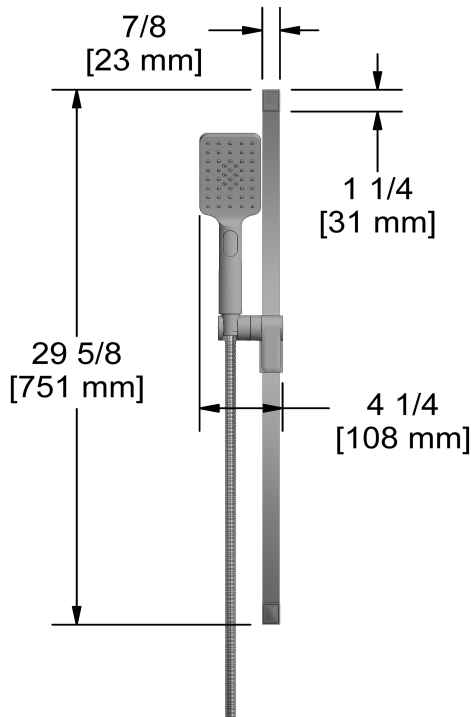

Specifications

Descriptions

- 4365, 2-jet hand shower
- Square slide bar
- 150 cm (59") double interlock flexible hose, swivel and 2 check valves
- Scale-free
- Easy-Glide left cursor

Available colors

- C : Chrome

Available flows

- 7.6 L/min, 2.0 gpm (US) 60psi
- 5.69 L/min, 1.5 gpm (US) 60psi (**4665-15**)
- 6.6L/min, 1.75 gpm (US) 60psi (**4665-WS**) *

EPA certification applicable to the indicated model only

Certifications

- CSA B125.1
- ASME A112.18.1
- CMR248 Approval

Hand shower rail
4665

Sizes, models and finishes may differ from thoses presented.

Warranty

This Riobel Inc. product you have purchased carries a Limited Lifetime Warranty on the chrome, PVD finish, blacks and all working parts and is guaranteed from the initial purchase date against all manufacturing defects. All other finishes, including plastic components, are guaranteed for one year. All electric and/or electronic parts are covered by a 5-year limited warranty. The warranty offered on our products will be honored only if the installation is performed by a certified master plumber.