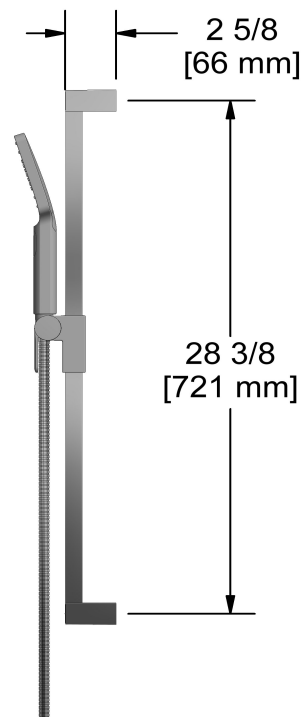

Specifications

Descriptions

- 4365, 2-jet hand shower
- Square slide bar
- 150 cm (59") double interlock flexible hose, swivel and 2 check valves
- Scale-free
- Easy-Glide left cursor

Available colors

- C : Chrome

Available flows

- 7.6 L/min, 2.0 gpm (US) 60psi
- 5.69 L/min, 1.5 gpm (US) 60psi (**4665-15**)
- 6.6L/min, 1.75 gpm (US) 60psi (**4665-WS**) *

EPA certification applicable to the indicated model only

Certifications

- CSA B125.1
- ASME A112.18.1
- CMR248 Approval

Hand shower rail
4665

Sizes, models and finishes may differ from thoses presented.

Warranty

This Riobel Inc. product you have purchased carries a Limited Lifetime Warranty on the chrome, PVD finish, blacks and all working parts and is guaranteed from the initial purchase date against all manufacturing defects. All other finishes, including plastic components, are guaranteed for one year. All electric and/or electronic parts are covered by a 5-year limited warranty. The warranty offered on our products will be honored only if the installation is performed by a certified master plumber.